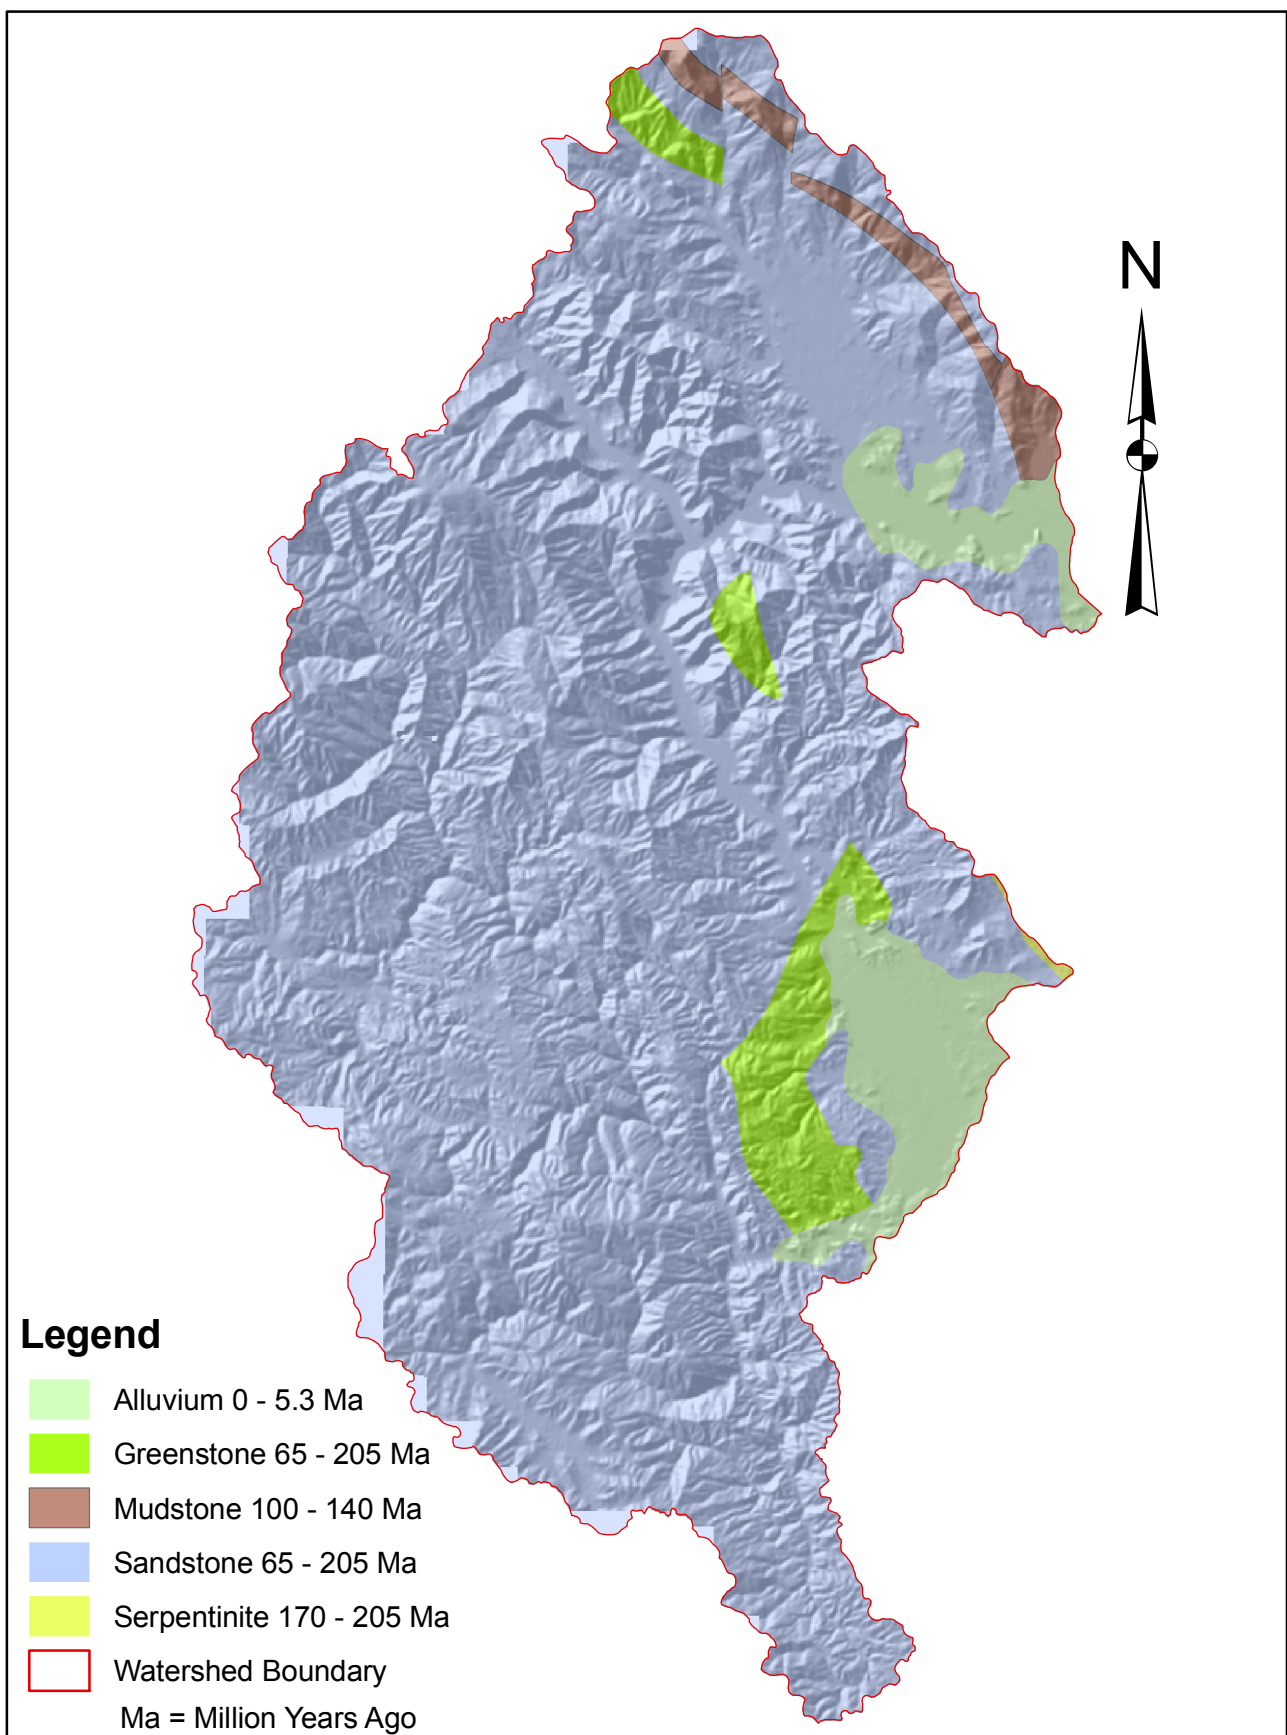

Plate 5. Scotts Creek Watershed Geology

0 1.25 2.5 5 Miles